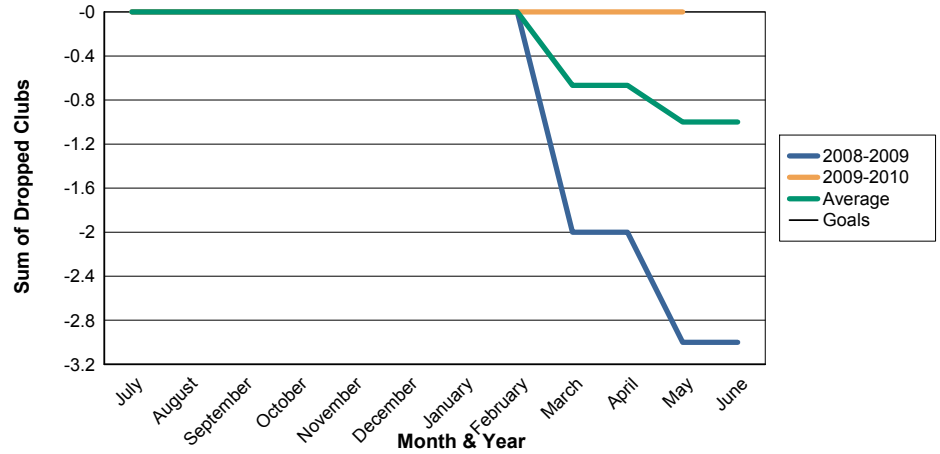

3 Year Comparisons for GMT Constitutional Area 4

By GMT District

As of May 2010

Sum of New Clubs/ Month & Year

For District 132

Sum of Dropped Clubs/ Month & Year

For District 132

Sum of Net Clubs/ Month & Year