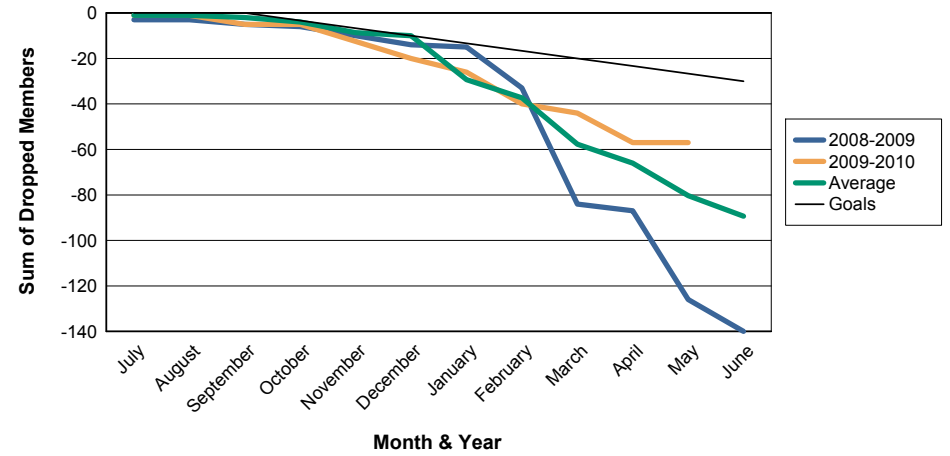

For District 132

Sum of Charter Members/ Month & Year

For District 132

3 Year Comparisons for GMT Constitutional Area 4

By GMT District

As of May 2010

Sum of New Members/ Month & Year

For District 132

Sum of Dropped Members/ Month & Year

For District 132

Sum of Net Members/ Month & Year

For District 132