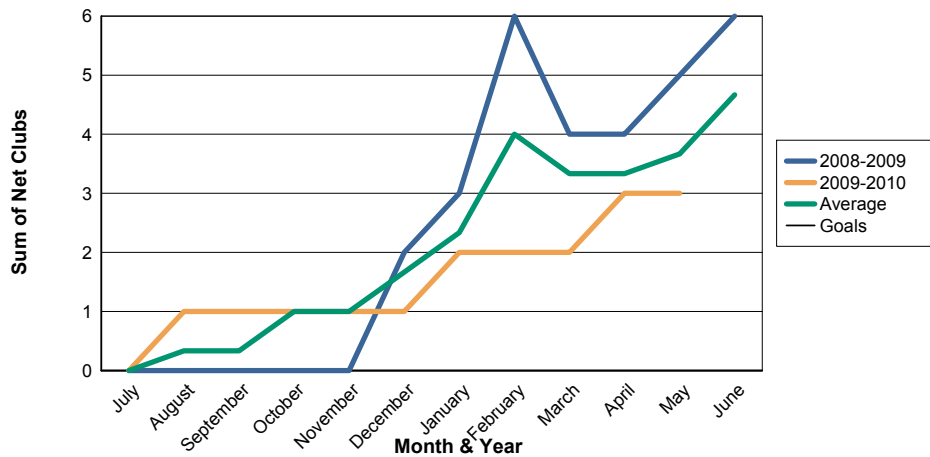

Sum of Net Clubs/ Month & Year

For District 132