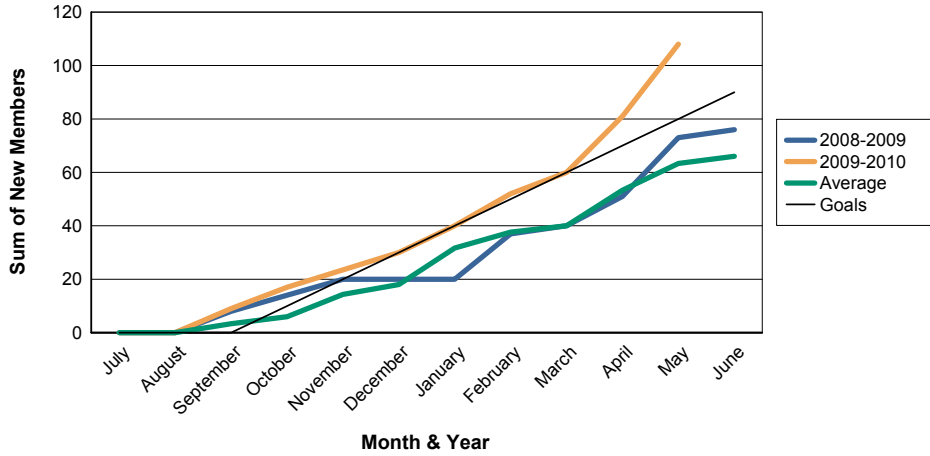

3 Year Comparisons for GMT Constitutional Area 4

By GMT District

As of May 2010

Sum of New Clubs/ Month & Year

For District 132

Sum of Dropped Clubs/ Month & Year

For District 132

Sum of Net Clubs/ Month & Year

For District 132

Sum of Charter Members/ Month & Year

For District 132

3 Year Comparisons for GMT Constitutional Area 4

By GMT District

As of May 2010

Sum of New Members/ Month & Year

For District 132

Sum of Dropped Members/ Month & Year

For District 132

Sum of Net Members/ Month & Year

For District 132