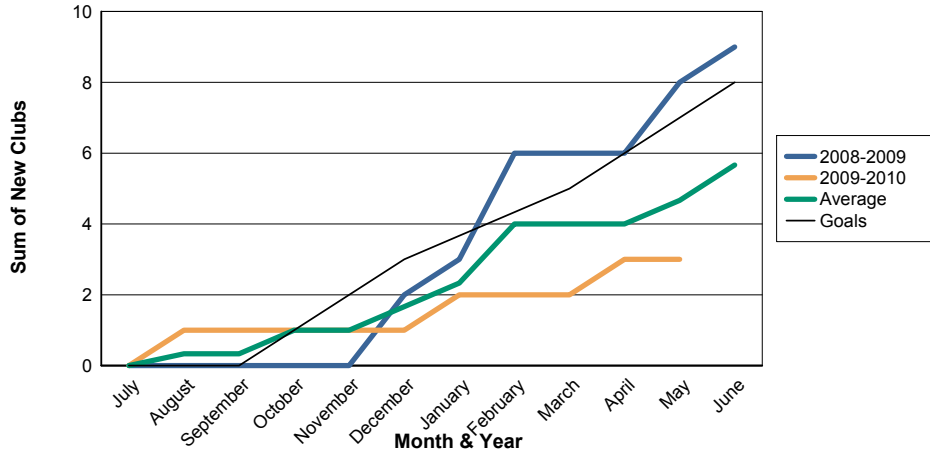

3 Year Comparisons for GMT Constitutional Area 4

By GMT District

As of May 2010

Sum of New Clubs/ Month & Year

For District 132

Sum of Dropped Clubs/ Month & Year

For District 132

Sum of Net Clubs/ Month & Year