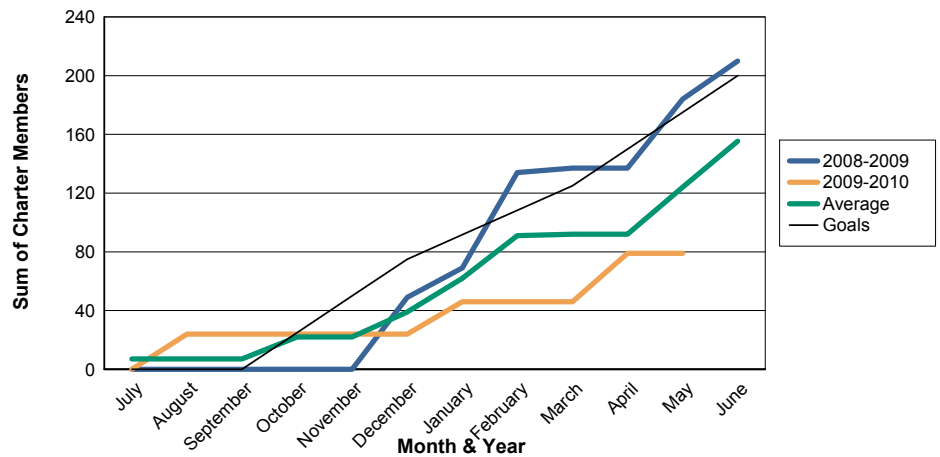

Sum of Charter Members/ Month & Year

For District 132